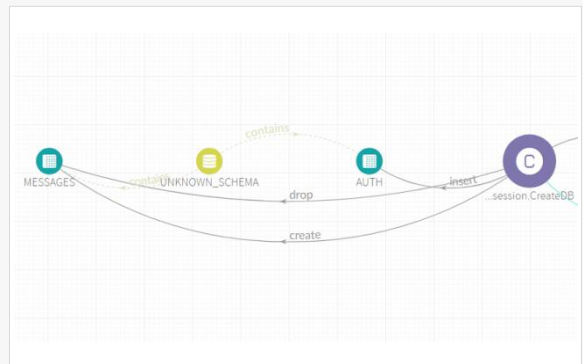

Impact Analysis

COMPONENTS				
Name contains	Name NOT contains	Language	Type	Analized / Inferred F
____	____	____	Class (115) | Page (20) | Table (18)	
50 of 153				
Name	Language	Type	Tags	File
webgoat_challenge.jsp	JSP	Page	-	/webgoat-container/src/main/webapp/webgoat
WEB-INF/pages/widgets/cookies_and_params.jsp	JSP	Page	-	/webgoat-container/src/main/webapp/WEB-INF
lesson_content.jsp	JSP	Page	-	/webgoat-container/src/main/webapp/lesson_c
lessons/ContentManagement/config.jsp	JSP	Page	-	/webgoat-container/src/main/webapp/lessons/c
sideWindow.jsp	JSP	Page	-	/webgoat-container/src/main/webapp/sideWind
webgoat.jsp	JSP	Page	-	/webgoat-container/src/main/webapp/webgoat

Components listing and filtering