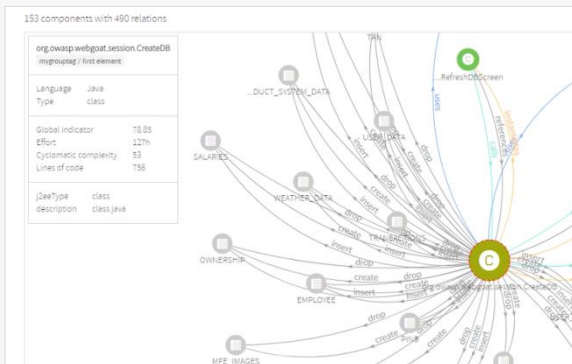

“Powerful and clean dashboards show you exactly the information you need”

thinkapps

Kiuwan Architecture makes the Kiuwan platform a unique solution for the enterprise.

It provides different stakeholders with a comprehensive view, trends and insights of their application portfolio, allowing them to focus resources on areas of critical concern, starting from the initial phase of production all the way to delivery.

Take a look

Dependencies

Impact Analysis

COMPONENTS				
Name contains	Name NOT contains	Language	Type	Analized / Inferred F
<input type="text"/>	<input type="text"/>	<input type="text"/>	Class (115) Page (20) Table (18)	
50 of 153				
Name	Language	Type	Tags	File
webgoat_challenge.jsp	JSP	Page	-	/webgoat-container/src/main/webapp/webgoat
WEB-INF/pages/widgets/cookies_and_params.jsp	JSP	Page	-	/webgoat-container/src/main/webapp/WEB-INF
lesson_content.jsp	JSP	Page	-	/webgoat-container/src/main/webapp/lesson_c
lessons/ContentManagement/config.jsp	JSP	Page	-	/webgoat-container/src/main/webapp/lessons/c
sideWindow.jsp	JSP	Page	-	/webgoat-container/src/main/webapp/sideWind
webgoat.jsp	JSP	Page	-	/webgoat-container/src/main/webapp/webgoat