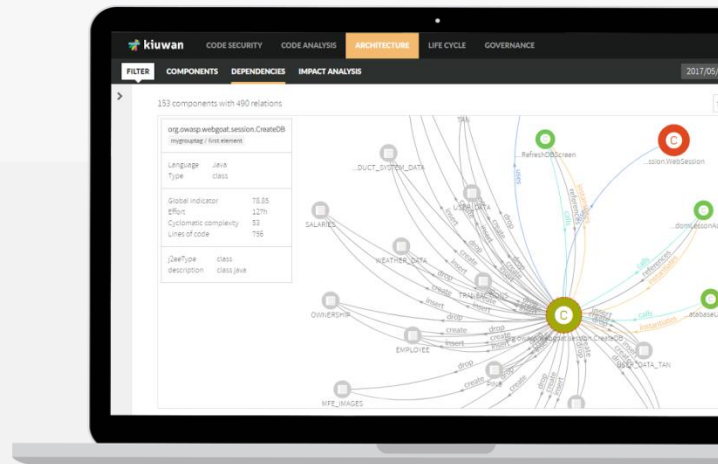

New Benefits for the Enterprise

- **Detects and surfaces** the dependencies in your applications, giving you the ability to truly understand your architecture and application's structure.
- **Run impact analysis** for typical application maintenance tasks: planning, change requests and new functionality etc.
- **Produce and correlate** with pinpoint accuracy a detailed report on application components to inform your business impact decisions
- **Understand** in a visual way the complexity behind changes in your applications.
- **Simplify and rationalize** IT environments, identifying those areas of value within the application portfolio.
- **Evaluate** the collateral effects and negative impacts associated with the implementation of new specifications of the systems.
- **Support** application migration and modernization initiatives with the right information in your hands.
- **Verify** that the application's software elements are compatible with the architecture normative (such as illegal dependencies detection etc).
- **Develop** obsolescence analysis to detect the components which are not used by the system that consume resources and are a source of potential errors.

New Efficiencies for the Enterprise

- **Decrease** application time-to-market
- **Reduce** application downtime
- **Increase** application comprehension for developers
- **Decrease** application maintenance and support costs

“Powerful and clean dashboards show you exactly the information you need”

thinkapps