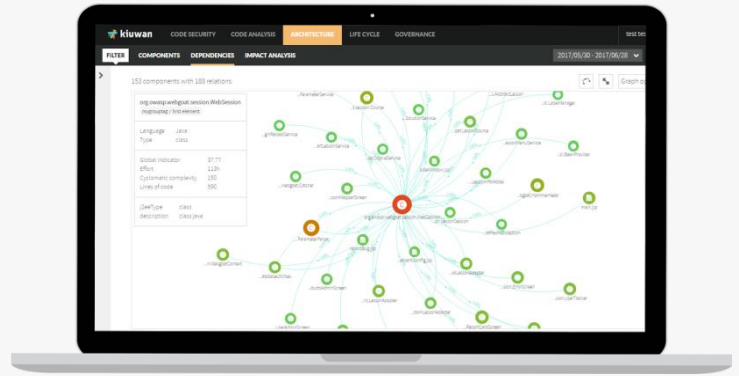

KIUWAN ARCHITECTURE

In an ever changing landscape, the one constant is the need for enterprises to optimise their existing application investments.

They are doing this by enhancing application functionality and pursuing reductions in application maintenance and support costs. In fact, the transformation of an existing portfolio can reduce the overall costs of ownership and, at the same time, directly align applications with business strategy.

The transformation of an existing portfolio can **reduce the overall costs** of ownership

To achieve this, they need information about their application portfolio at different levels.

Kiuwan already provides relevant and detailed information regarding application portfolios, based on objective data gathered from the applications themselves. These include key application aspects like security, maintainability and reliability to help you understand your applications.

Now, with Kiuwan Architecture we are shedding new light into applications to complete the picture.

This new light casts comprehensive visual application maps with state-of-the-art visualization layouts and real-time automatic synchronization of all Enterprise application components.

“Powerful and clean dashboards show you exactly the information you need”

thinkapps

Kiuwan Architecture makes the Kiuwan platform a unique solution for the enterprise.

It provides different stakeholders with a comprehensive view, trends and insights of their application portfolio, allowing them to focus resources on areas of critical concern, starting from the initial phase of production all the way to delivery.